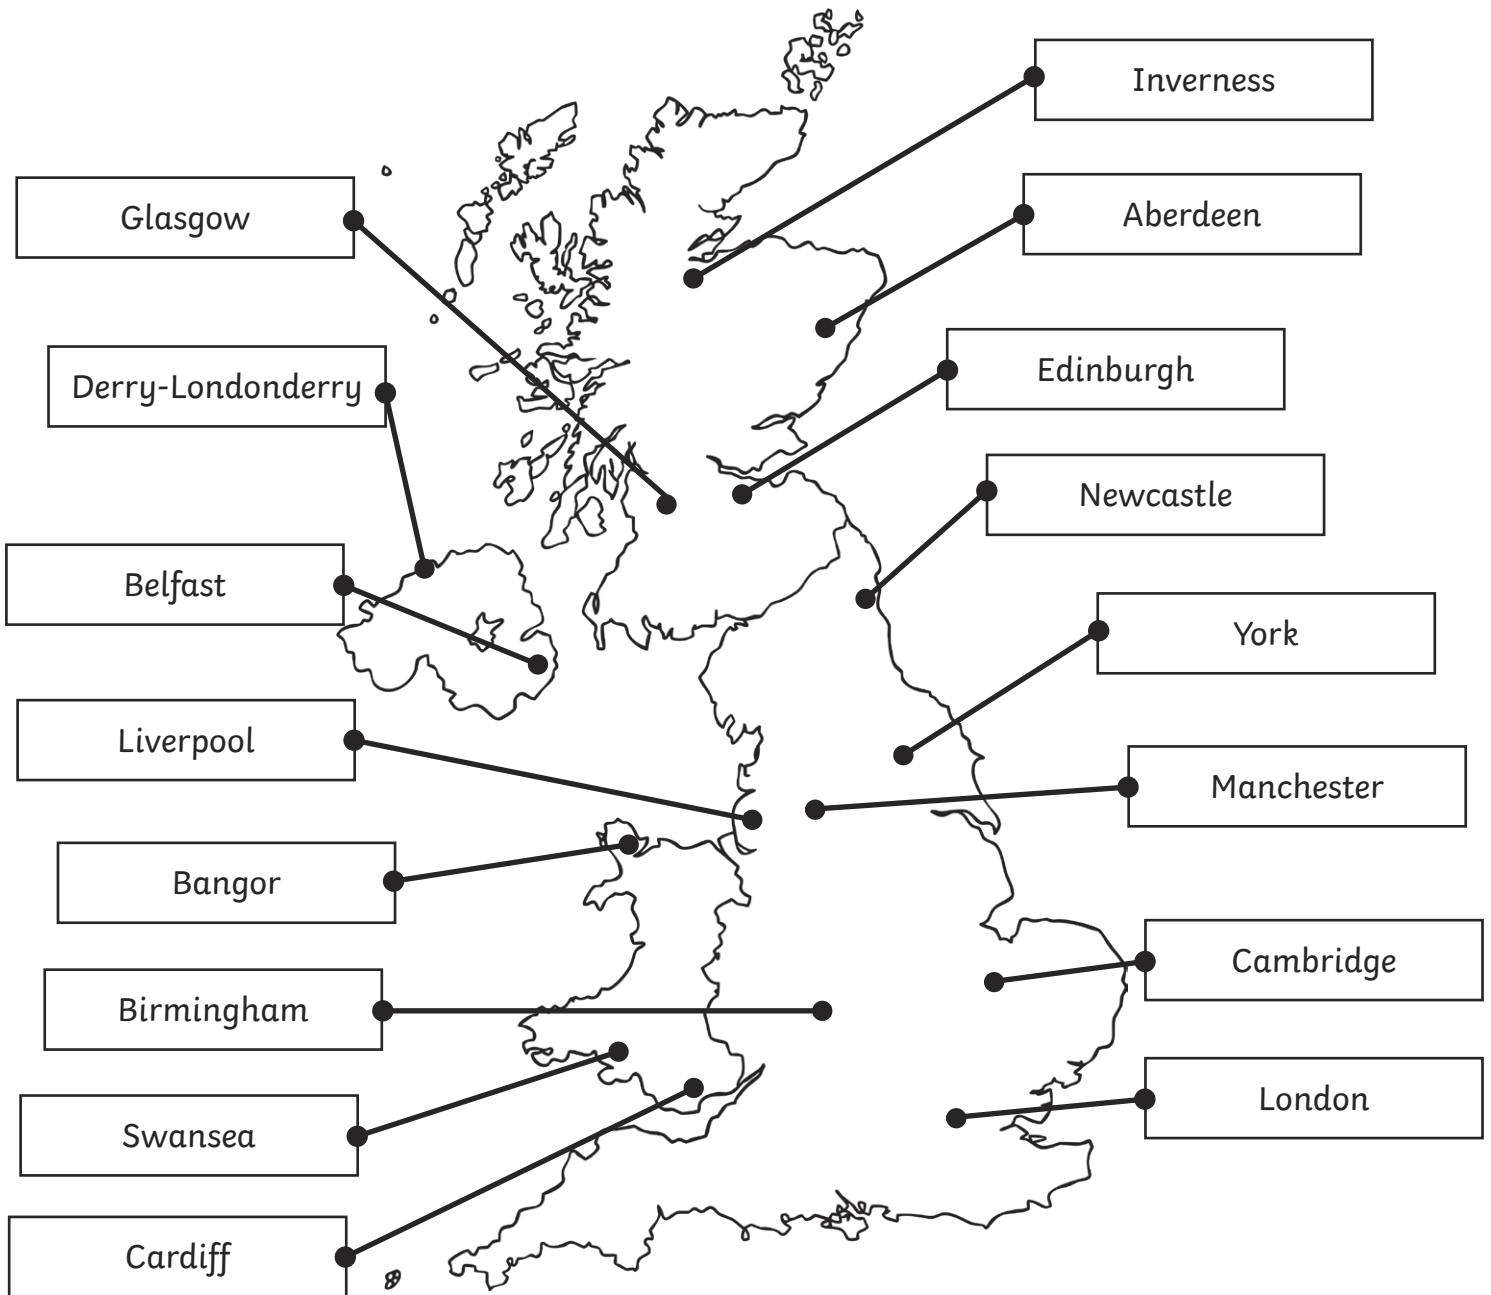

# Map of Cities in the United Kingdom

Can you locate these cities on your map? Don't forget to label with capital letters!

London	Cardiff	Edinburgh	Belfast	Cambridge
York	Newcastle	Manchester	Birmingham	Glasgow
Aberdeen	Swansea	Derry- Londonderry	Bangor	Inverness
				Liverpool

# Map of Cities in the United Kingdom

Find out the name of the cities marked on your map below and label them,  
Don't forget to use capital letters!

**Extension:** Choose one of these cities to research. Find out 5 interesting facts about the city you choose.

# Map of Cities in the United Kingdom

Can you locate these cities on your map? Don't forget to label with capital letters.

London	Cardiff	Edinburgh	Belfast	Cambridge	
York	Newcastle	Manchester	Birmingham	Glasgow	
Aberdeen	Swansea	Derry- Londonderry	Bangor	Inverness	Liverpool

# Answers

London	Cardiff	Edinburgh	Belfast	Cambridge
York	Newcastle	Manchester	Birmingham	Glasgow
Aberdeen	Swansea	Derry-Londonderry	Bangor	Inverness
				Liverpool